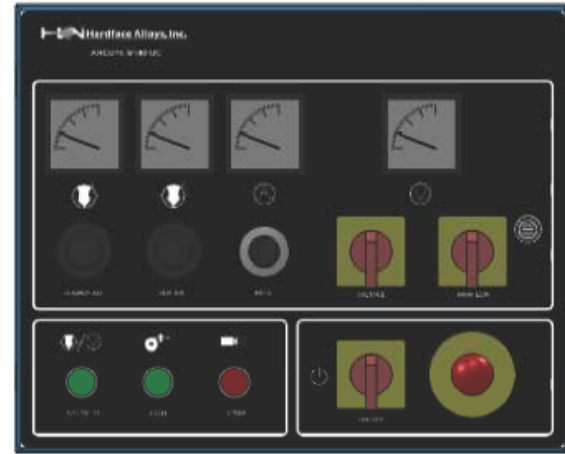

Remove old TAFA

Replace with 9140UC

Remove Old unit and replace with new 9140 UC.
Ref. dimensions of mounting plate